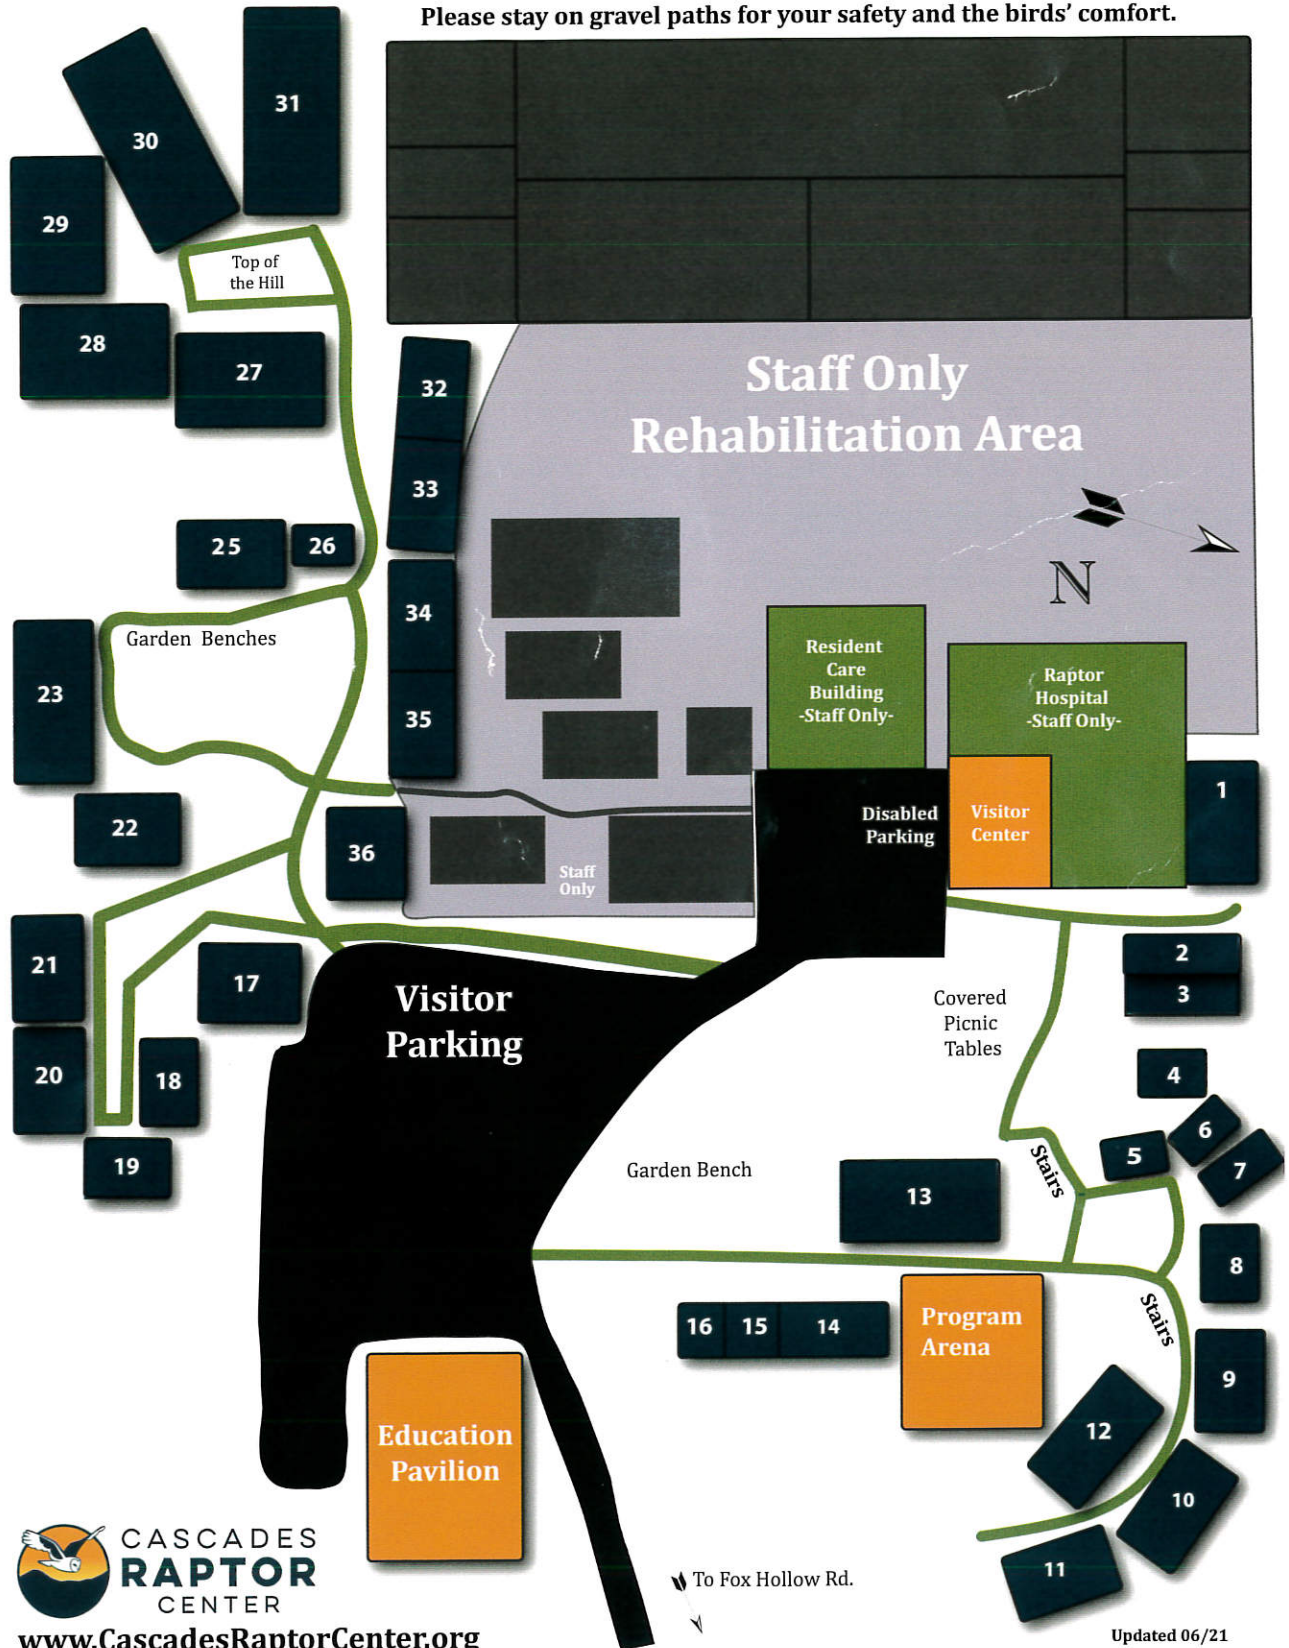

# Cascades Raptor Center Site Map

<b>SOARING HAWKS</b> Ferruginous Hawk Red-tailed Hawk Rough-legged Hawk Swainson's Hawk	<b>FALCONS</b> American Kestrel Gyrfalcon Merlin Peregrine Falcon	<b>OWLS</b> Barn Owl Barred Owl Burrowing Owl Eurasian Eagle-owl Great Horned Owl Northern Saw-whet Snowy Owl Western Screech Owl	<b>EAGLES</b> Bald Eagle Golden Eagle
<b>FOREST HAWKS</b> Northern Goshawk	<b>VULTURES</b> Turkey Vulture		<b>OSPREY</b>
	<b>Harrier</b> Northern Harrier		

Please stay on gravel paths for your safety and the birds' comfort.

# WAYS YOU CAN SUPPORT US!

**Did you know? We can apply your admission cost today towards a membership or adoption! Ask in the Visitor Center.**

## **BECOME A MEMBER:**

**Household Level \$65 • Supporting Level \$125 • Patron Level \$225**

*All memberships include: Free household admission for 1 year • Guest passes for friends and family • 10% discount in gift shop • Member decal • Subscriptions to annual magazine and quarterly newsletters*